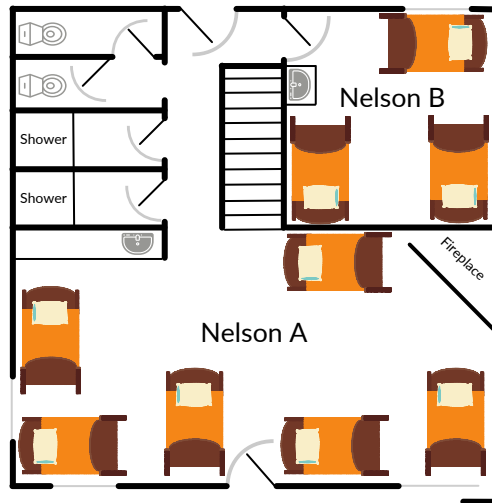

UPPER CEDAR LODGE

(Upper Cedar Lodge has 18 bunk beds for a total 36 beds)

(Bedding not included for bunks)

LOWER CEDAR LODGE

(Lower Cedar Lodge has 14 bunk beds for a total 28 beds)

MEADOW VIEW _____

(Each Meadow View has 12 bunk beds for a total of 24 beds)

(4)

(4)

(4)

(4)

(4)

(4)

(Bedding not included for bunks)

CABIN _____

(The Cabins have 5 bunk beds for a total 10 beds)

(Bedding not included for bunks)

NELSON

(Nelson has 14 bunk beds for a total of 28 beds)

(Nelson D Bed Roster)

(Nelson C Bed Roster)

(Nelson A Bed Roster)

(Nelson B Bed Roster)

(Nelson A Bed Roster)

HILLSIDE

(Hillside has 18 bunk beds for a total of 36 beds)