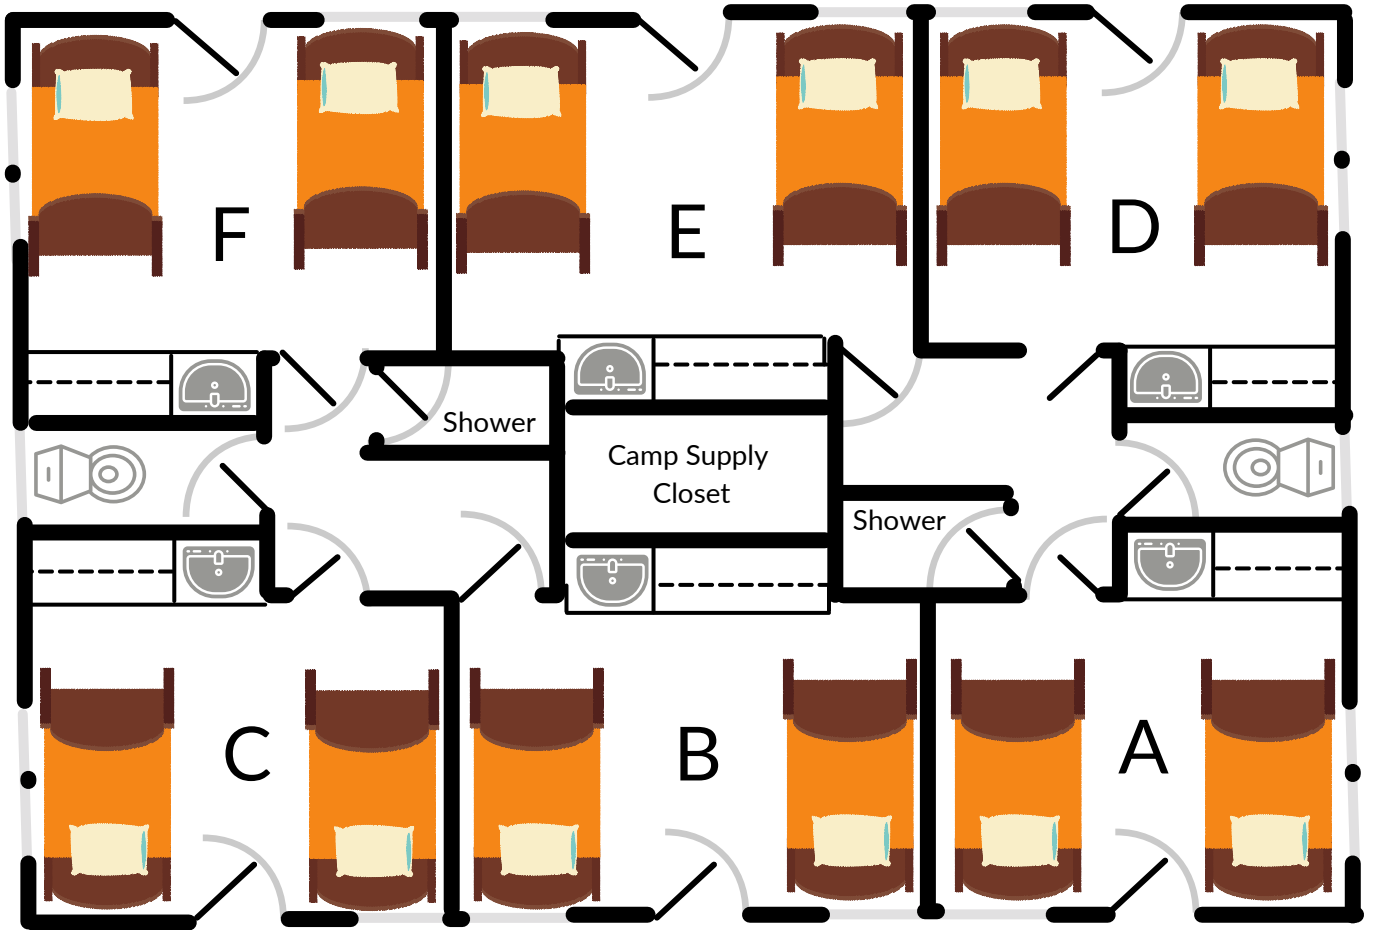

UPPER CEDAR LODGE

(Upper Cedar Lodge has 18 bunk beds for a total 36 beds)

(Bedding not included for bunks)

LOWER CEDAR LODGE

(Lower Cedar Lodge has 14 bunk beds for a total 28 beds)

MEADOW VIEW _____

(Each Meadow View has 12 bunk beds for a total of 24 beds)

(4)

(4)

(4)

(4)

(4)

(4)

(Bedding not included for bunks)

CABIN _____

(The Cabins have 5 bunk beds for a total 10 beds)

(Bedding not included for bunks)

NELSON

(Nelson has 14 bunk beds for a total of 28 beds)

(Nelson D Bed Roster)

(Nelson C Bed Roster)

(Nelson A Bed Roster)

(Nelson B Bed Roster)

(Nelson A Bed Roster)

HILLSIDE

(Hillside has 18 bunk beds for a total of 36 beds)