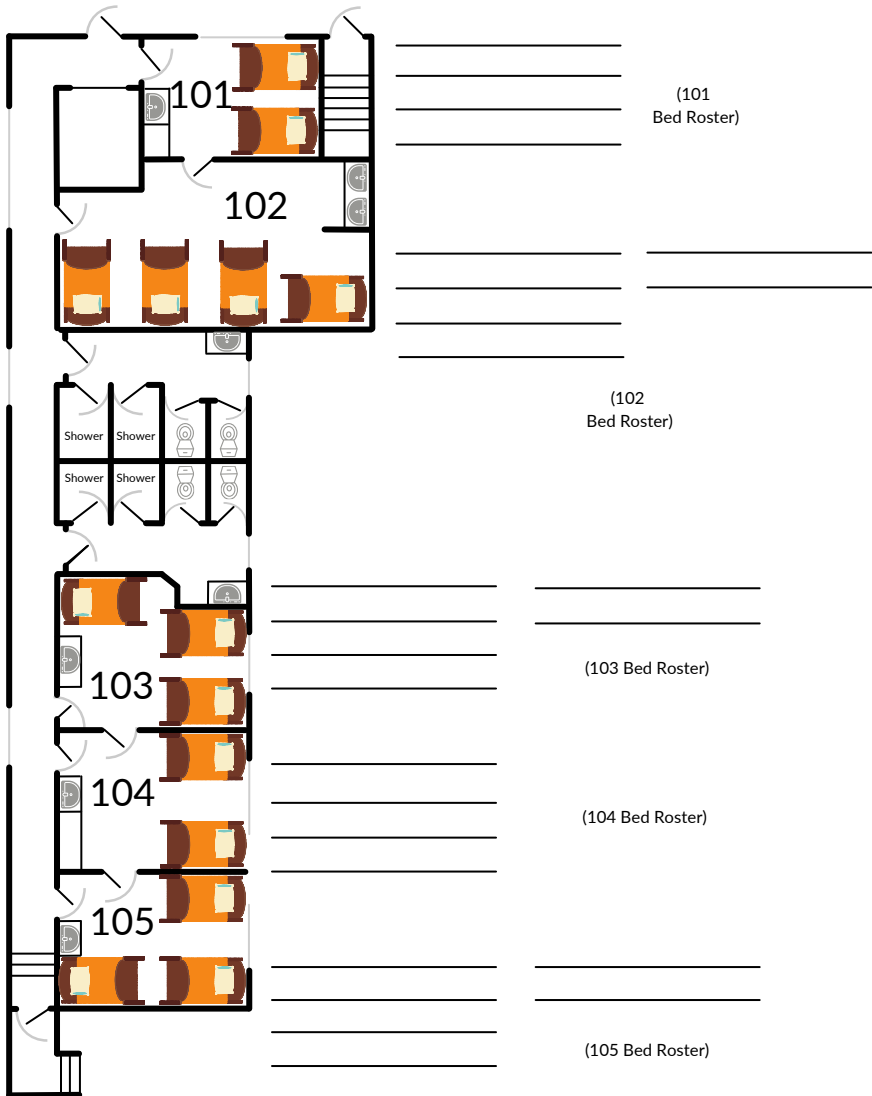

UPPER CEDAR LODGE

(Upper Cedar Lodge has 18 bunk beds for a total 36 beds)

(Bedding not included for bunks)

LOWER CEDAR LODGE

(Lower Cedar Lodge has 14 bunk beds for a total 28 beds)

MEADOW VIEW _____

(Each Meadow View has 12 bunk beds for a total of 24 beds)

(4)

(4)

(4)

(4)

(4)

(4)

(Bedding not included for bunks)

CABIN _____

(The Cabins have 5 bunk beds for a total 10 beds)

(Bedding not included for bunks)

NELSON

(Nelson has 14 bunk beds for a total of 28 beds)

(Nelson D Bed Roster)

(Nelson C Bed Roster)

(Nelson A Bed Roster)

(Nelson B Bed Roster)

(Nelson A Bed Roster)

HILLSIDE

(Hillside has 18 bunk beds for a total of 36 beds)