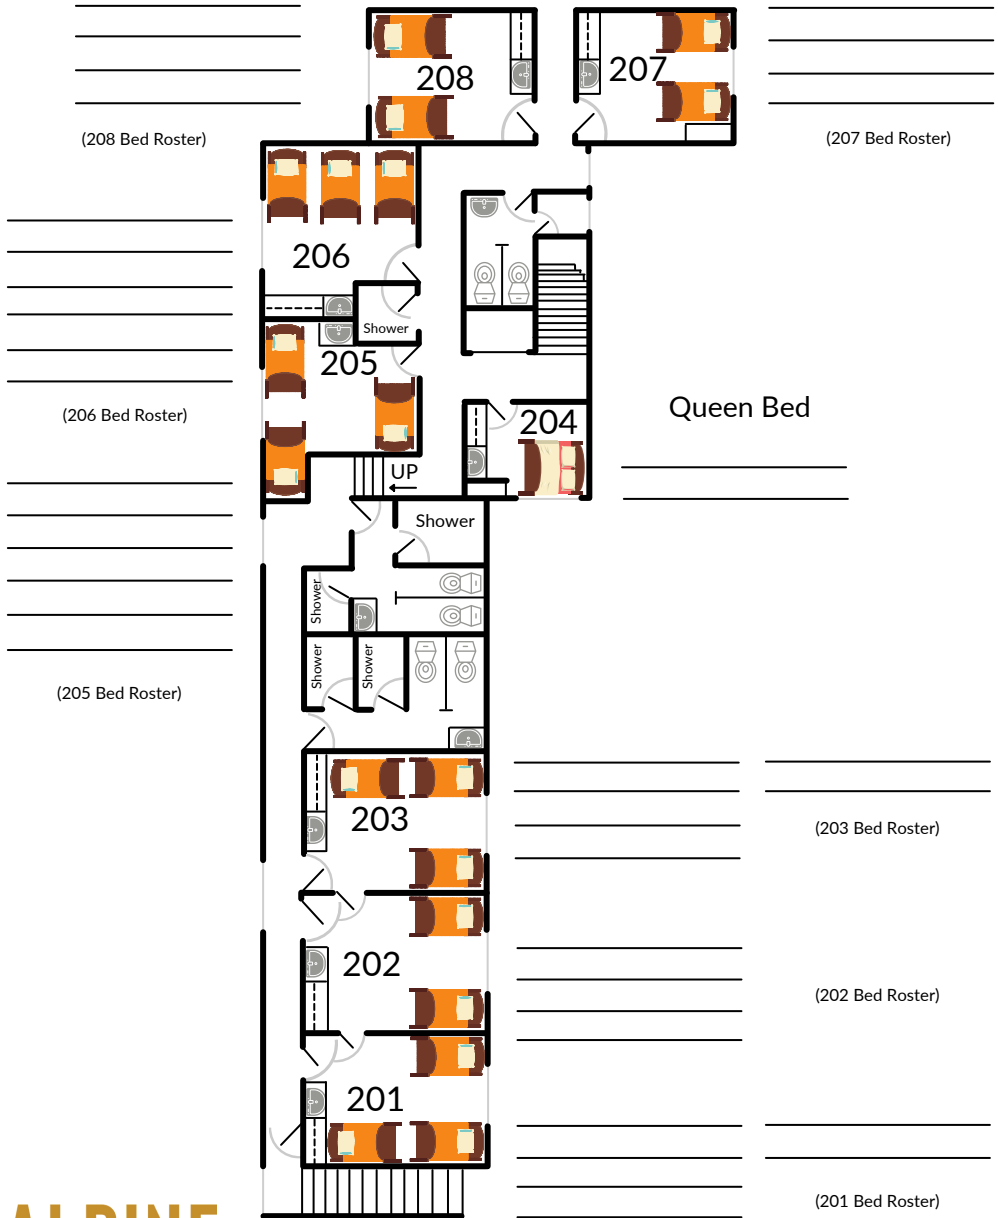

UPPER CEDAR LODGE

(Upper Cedar Lodge has 18 bunk beds for a total 36 beds)

(Bedding not included for bunks)

LOWER CEDAR LODGE

(Lower Cedar Lodge has 14 bunk beds for a total 28 beds)

MEADOW VIEW _____

(Each Meadow View has 12 bunk beds for a total of 24 beds)

(4)

(4)

(4)

(4)

(4)

(4)

(Bedding not included for bunks)

CABIN _____

(The Cabins have 5 bunk beds for a total 10 beds)

(Bedding not included for bunks)

NELSON

(Nelson has 14 bunk beds for a total of 28 beds)

(Nelson D Bed Roster)

(Nelson C Bed Roster)

(Nelson A Bed Roster)

(Nelson B Bed Roster)

(Nelson A Bed Roster)

HILLSIDE

(Hillside has 18 bunk beds for a total of 36 beds)