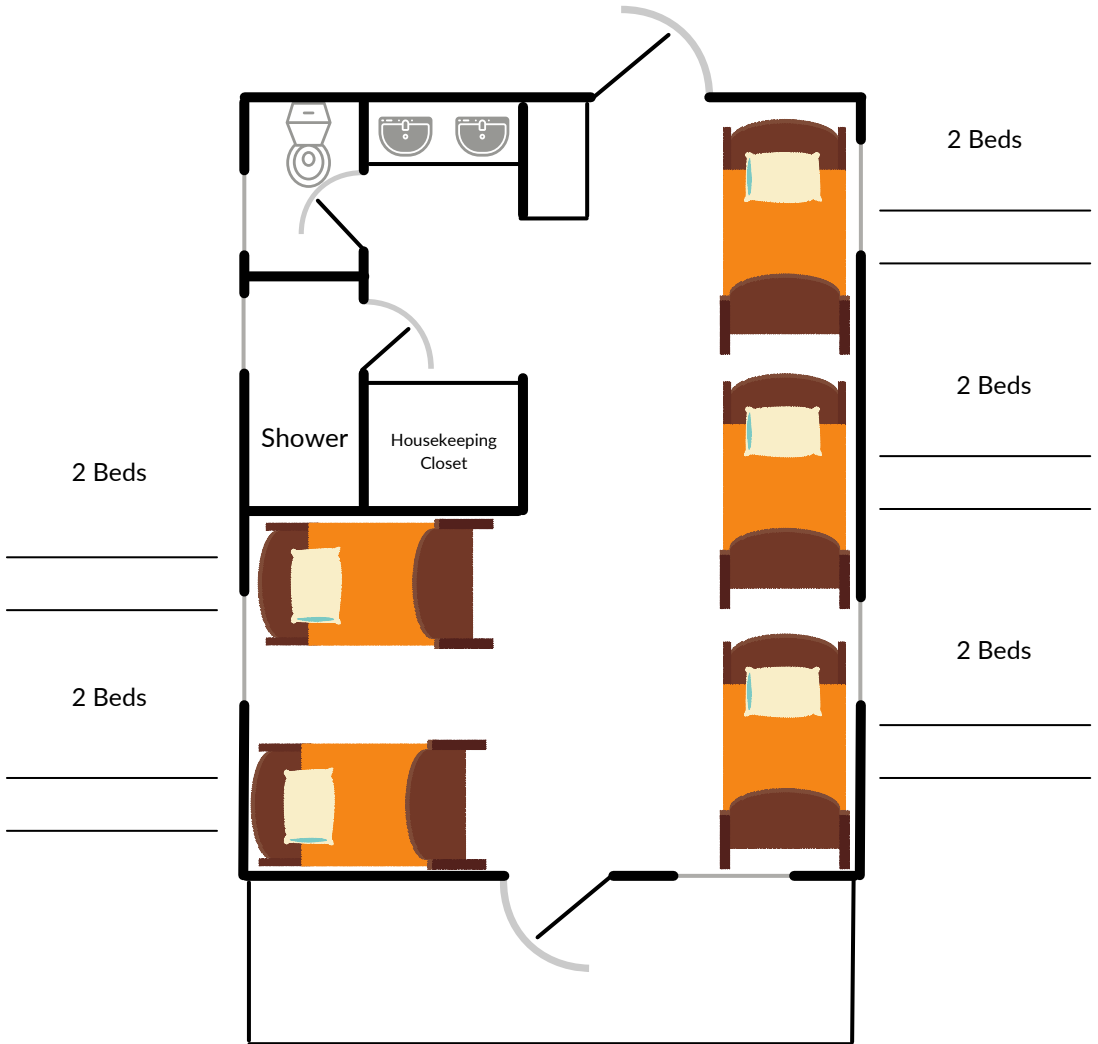

UPPER CEDAR LODGE

(Upper Cedar Lodge has 18 bunk beds for a total 36 beds)

(Bedding not included for bunks)

LOWER CEDAR LODGE

(Lower Cedar Lodge has 14 bunk beds for a total 28 beds)

MEADOW VIEW _____

(Each Meadow View has 12 bunk beds for a total of 24 beds)

(4)

(4)

(4)

(4)

(4)

(4)

(Bedding not included for bunks)

CABIN _____

(The Cabins have 5 bunk beds for a total 10 beds)

(Bedding not included for bunks)

NELSON

(Nelson has 14 bunk beds for a total of 28 beds)

(Nelson D Bed Roster)

(Nelson C Bed Roster)

(Nelson A Bed Roster)

(Nelson B Bed Roster)

(Nelson A Bed Roster)

HILLSIDE

(Hillside has 18 bunk beds for a total of 36 beds)